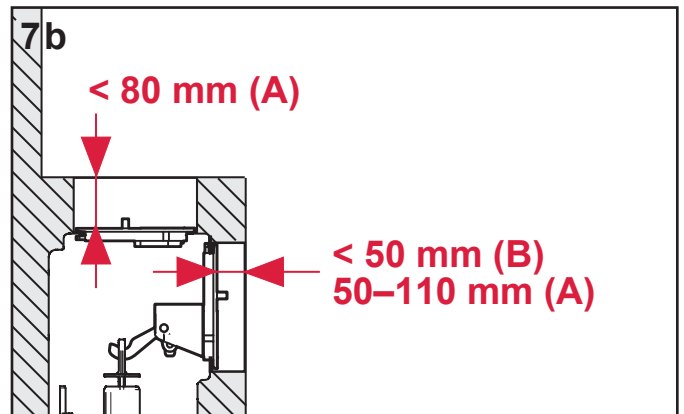

TECEloop 9.240.650 – 9.240.699

TECEloop 9.240.650 – 9.240.699

SP430.025.00.d

TECE: